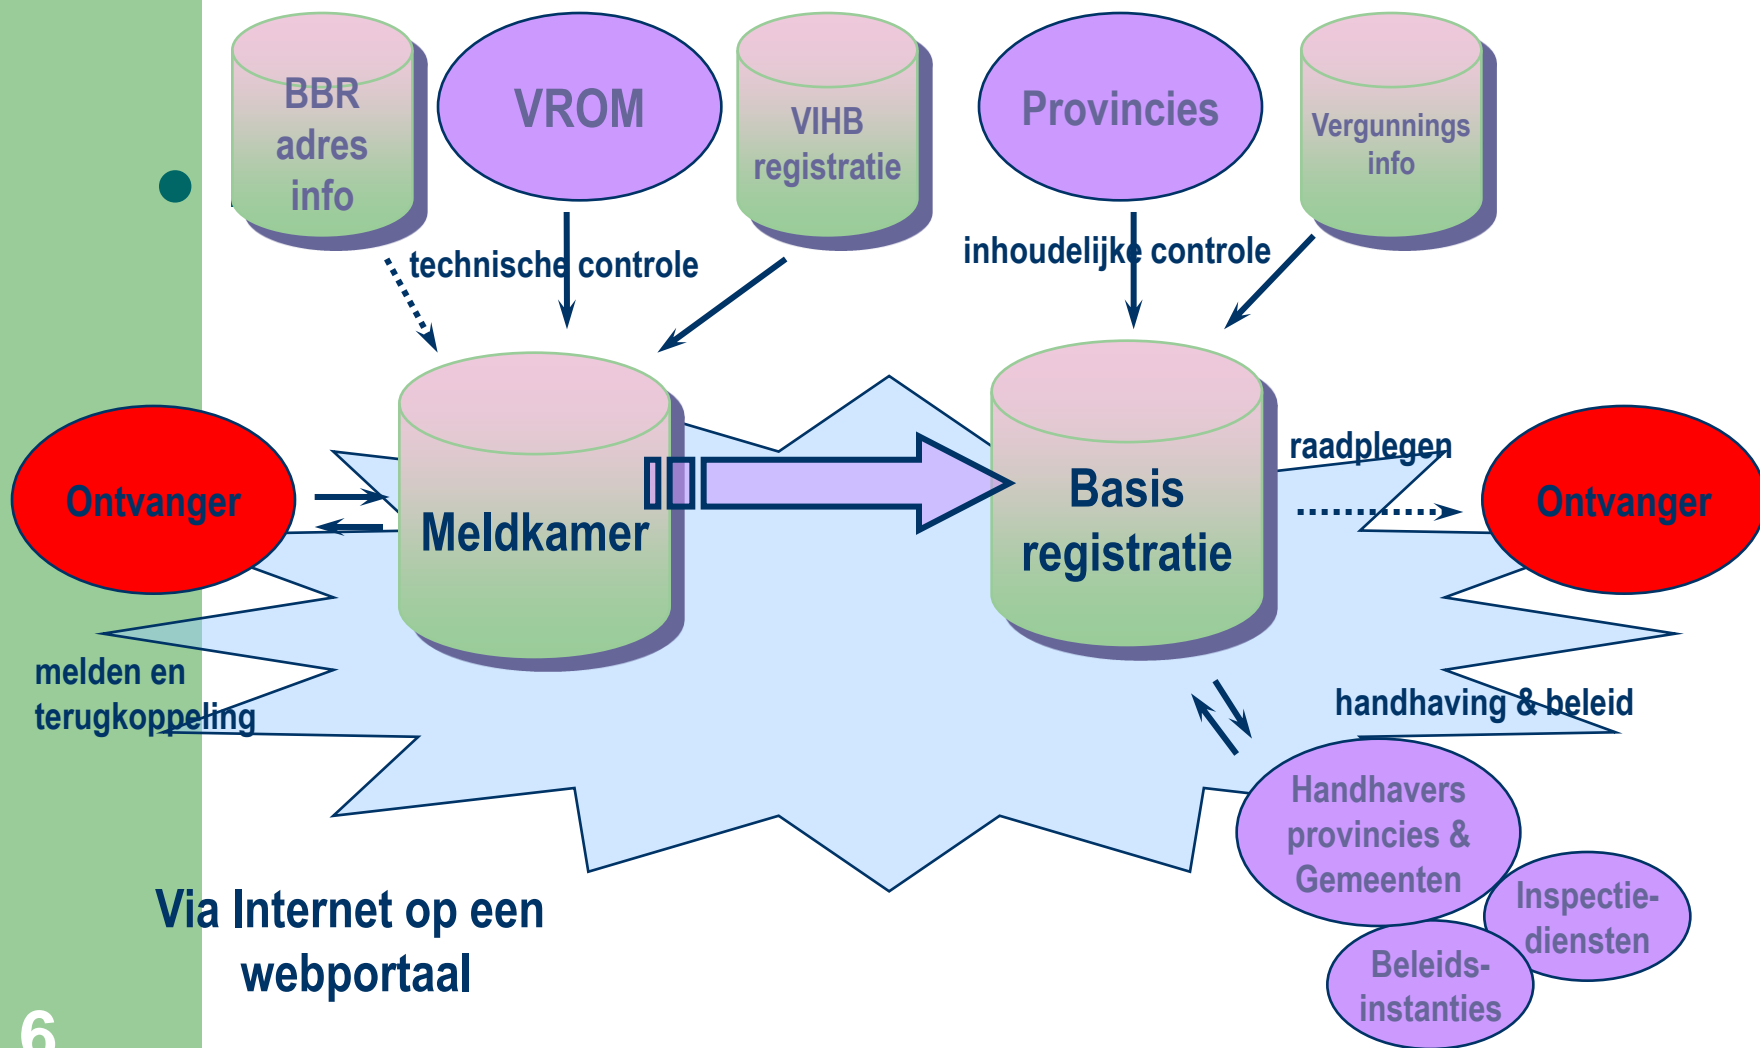

Werk (niet-mpi) → meldingsplichtige inrichting (mpi):

meldingsplichtige inrichting (mpi) → werk (niet-mpi):

Werk (niet-mpi) → werk (niet-mpi):

The screenshot shows a Microsoft Internet Explorer browser window with the address bar set to `https://amice.lma.nl/Amice.WebAppHome/`. The browser's menu bar includes 'Bestand', 'Bewerken', 'Beeld', 'Favorieten', 'Extra', and 'Help'. The toolbar contains navigation buttons (Vorige, Ga naar) and icons for search, favorites, and media. The website content features the LMA logo and a purple header. A modal dialog box titled 'Verbinding maken met amice.lma.nl' is open, displaying a login form for 'amice.local'. The form includes a dropdown menu for 'Gebruikersnaam' with the value 'cba_senternovemnl', a password field with masked characters, and a checked checkbox for 'Dit wachtwoord onthouden'. The dialog has 'OK' and 'Annuleren' buttons. In the background, the website text is partially visible, including 'Informatie 1 >>', 'Informatie 2 >>', and a paragraph about LMA. At the bottom of the page, there are links for 'Aanvragen toegangaccount' and 'Inloggen', and a 'versiedatum: 21-2-2005'.

AMICE - Microsoft Internet Explorer provided by SenterNovem

Bestand Bewerken Beeld Favorieten Extra Help

Vorige Zoeken Favorieten Media

Adres <https://212.78.182.205/Amice.WebApp/frmStartUp.aspx> Ga naar Links